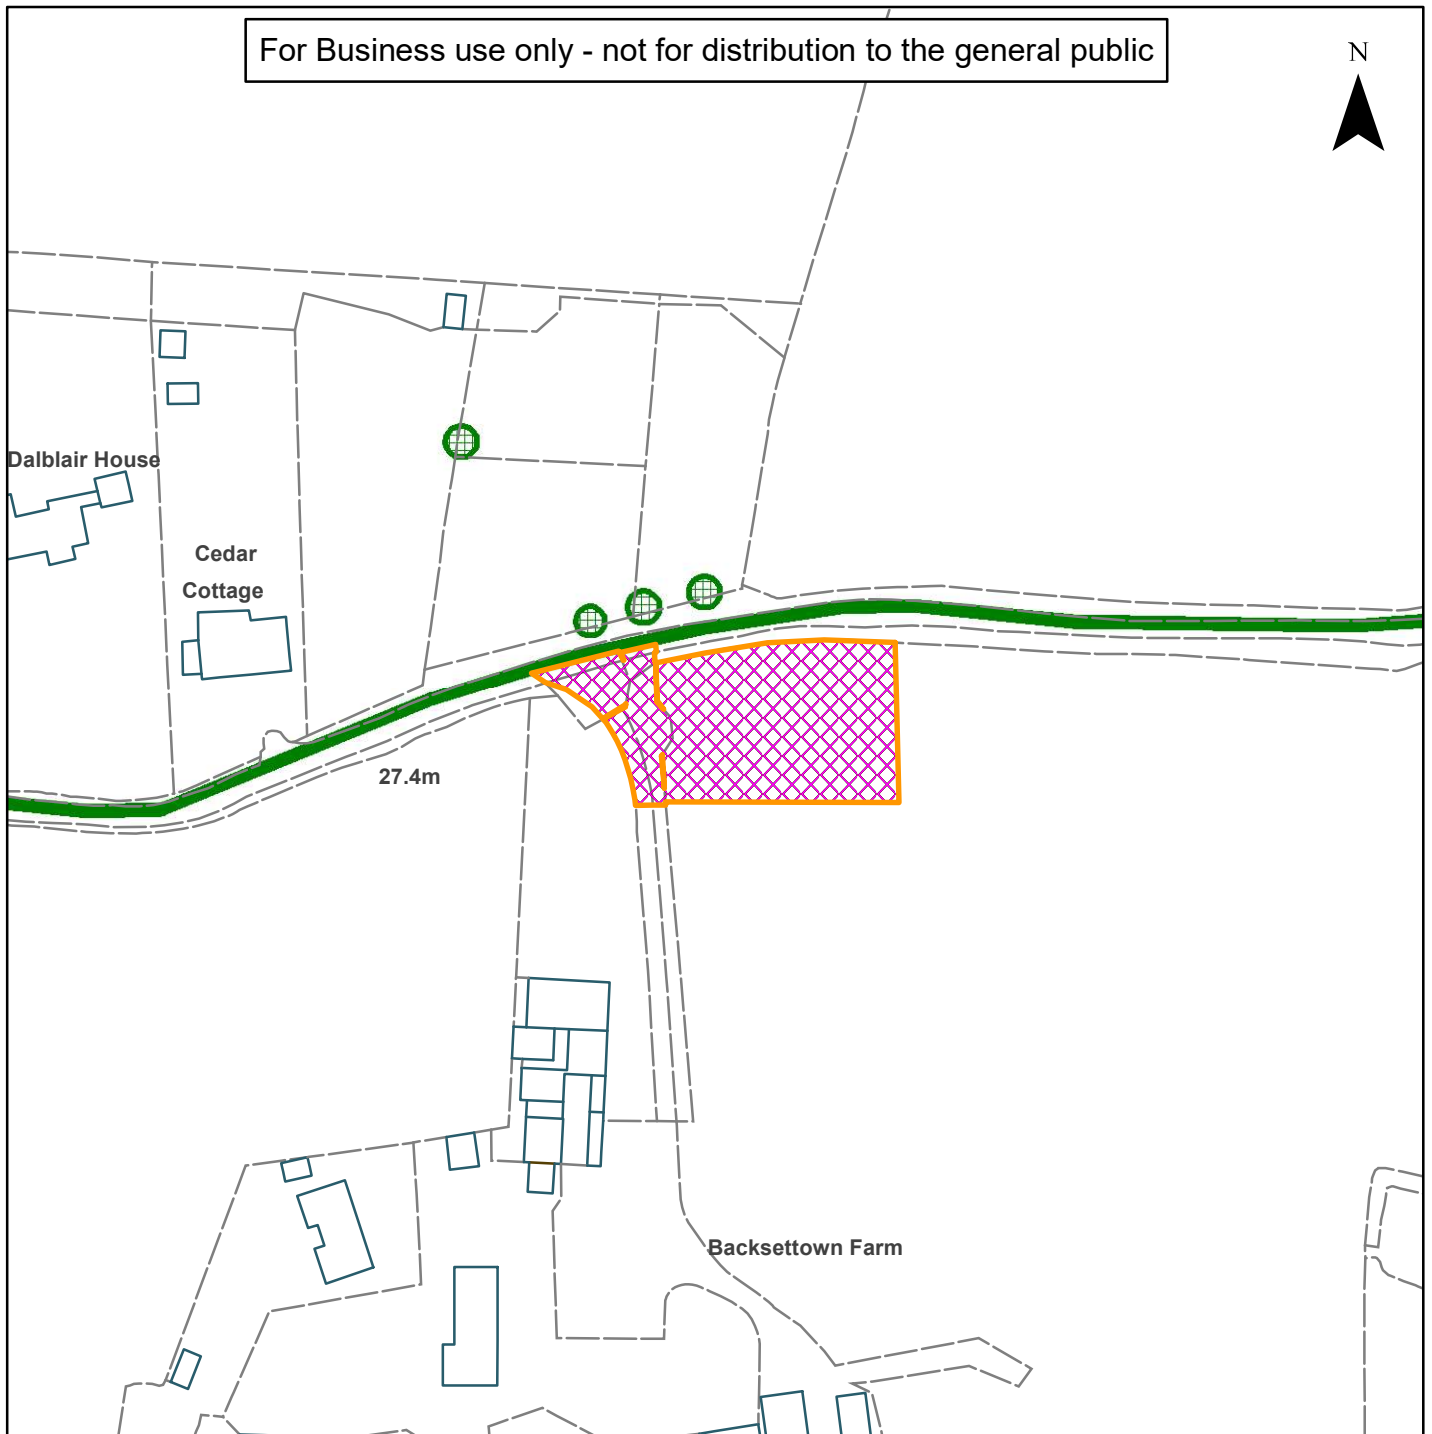

## Horsham District Council

Land To The North of Backsettown Farm, Backsettown Farm, Furners Lane, Henfield, West Sussex

For Business use only - not for distribution to the general public

N

**Scale:** 1:1,250